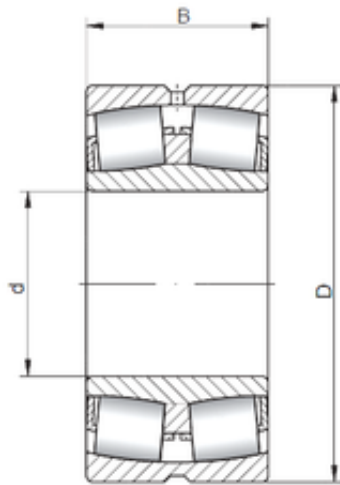

## ISO 24032W33 spherical roller bearings

Bearing No. 24032W33

Size	160x240x80 mm
Bore Diameter	160 mm
Outer Diameter	240 mm
Width	80 mm
d	160 mm
D	240 mm
B	80 mm
C	80 mm

24032W33 Bearing 2D drawings and 3D CAD models