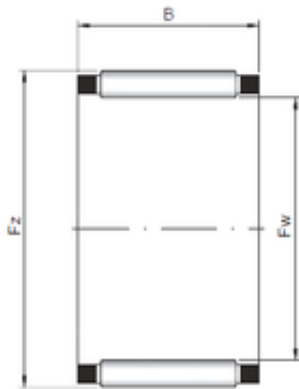

### ISO K26x31x13 needle roller bearings

Bearing No. K26x31x13

Size	26x31x13 mm
Bore Diameter	26 mm
Outer Diameter	31 mm
Width	13 mm
Fw	26 mm
Ew	31 mm
B	13 mm

K26x31x13 Bearing 2D drawings and 3D CAD models