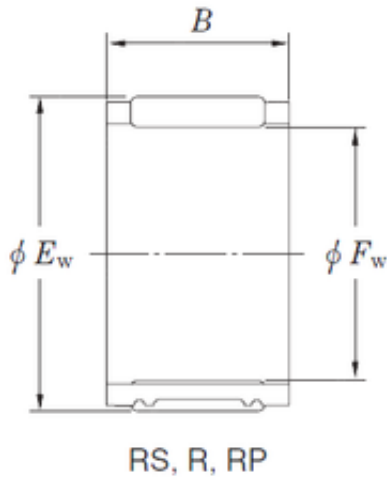

Bearing?Power Machinery Co., Ltd.

KOYO 25R3525 needle roller bearings

Bearing No. 25R3525

Size	25x35x25 mm
Bore Diameter	25 mm
Outer Diameter	35 mm
Width	25 mm
Fw	25 mm
Ew	35 mm
B	25 mm
Weight	0,065 Kg
Basic dynamic load rating (C)	32,5 kN
Basic static load rating (C0)	38 kN
(Grease) Lubrication Speed	12000 r/min
(Oil) Lubrication Speed	17000 r/min

25R3525 Bearing 2D drawings and 3D CAD models