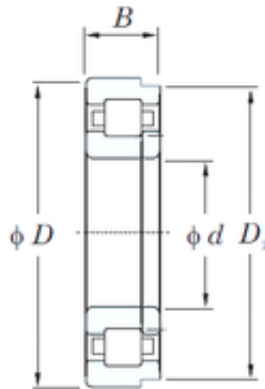

## KOYO NUP2322R cylindrical roller bearings

Bearing No. NUP2322R

Size	110x240x80 mm
Bore Diameter	110 mm
Outer Diameter	240 mm
Width	80 mm
d	110 mm
Fw	143 mm
D	240 mm
B	80 mm
C	80 mm
r min.	3 mm
r1 min.	3 mm
Weight	18.8 Kg
Basic dynamic load rating (C)	680 kN
Basic static load rating (C0)	880 kN
(Grease) Lubrication Speed	2200 r/min
Bearing No.	NUP2322R
r(min)	3
r1(min)	3
Cr	843
C0r	880
Cu	112
Grease lub.	2200
Oil lub.	3200
Ew	-
d1	-
B1	-